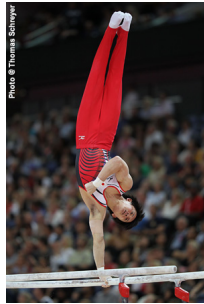

Written by Amanda Turner  
Sunday, 16 December 2012 11:48

---

The host Japanese won four out of five gold medals Sunday as the Toyota Cup concluded in Toyota City.

Yusuke Tanaka (Japan)

2012 Olympian **Yusuke Tanaka** was the big winner Sunday with titles on both parallel bars and high bar. On p-bars, he edged his older brother, **Kazuhito**, by .150. Sister

**Rie Tanaka**

— the family's third Olympian sibling — claimed the gold on uneven bars on Saturday.

Olympic vault champion **Yang Hak-Seon** (Korea) won the men's vault title, though he didn't risk his namesake triple-twisting handspring layout front. Hong Kong's

**Shek Wai Hung**

placed second behind Yang and also won the silver on high bar behind Tanaka.

Germany's **Christopher Jursch** was also a double medalist, with bronzes on parallel bars and high bar.

Japanese rising star **Ryohei Kato**, who won floor exercise and pommel horse on Saturday, missed out on another medal with a fall on high bar.